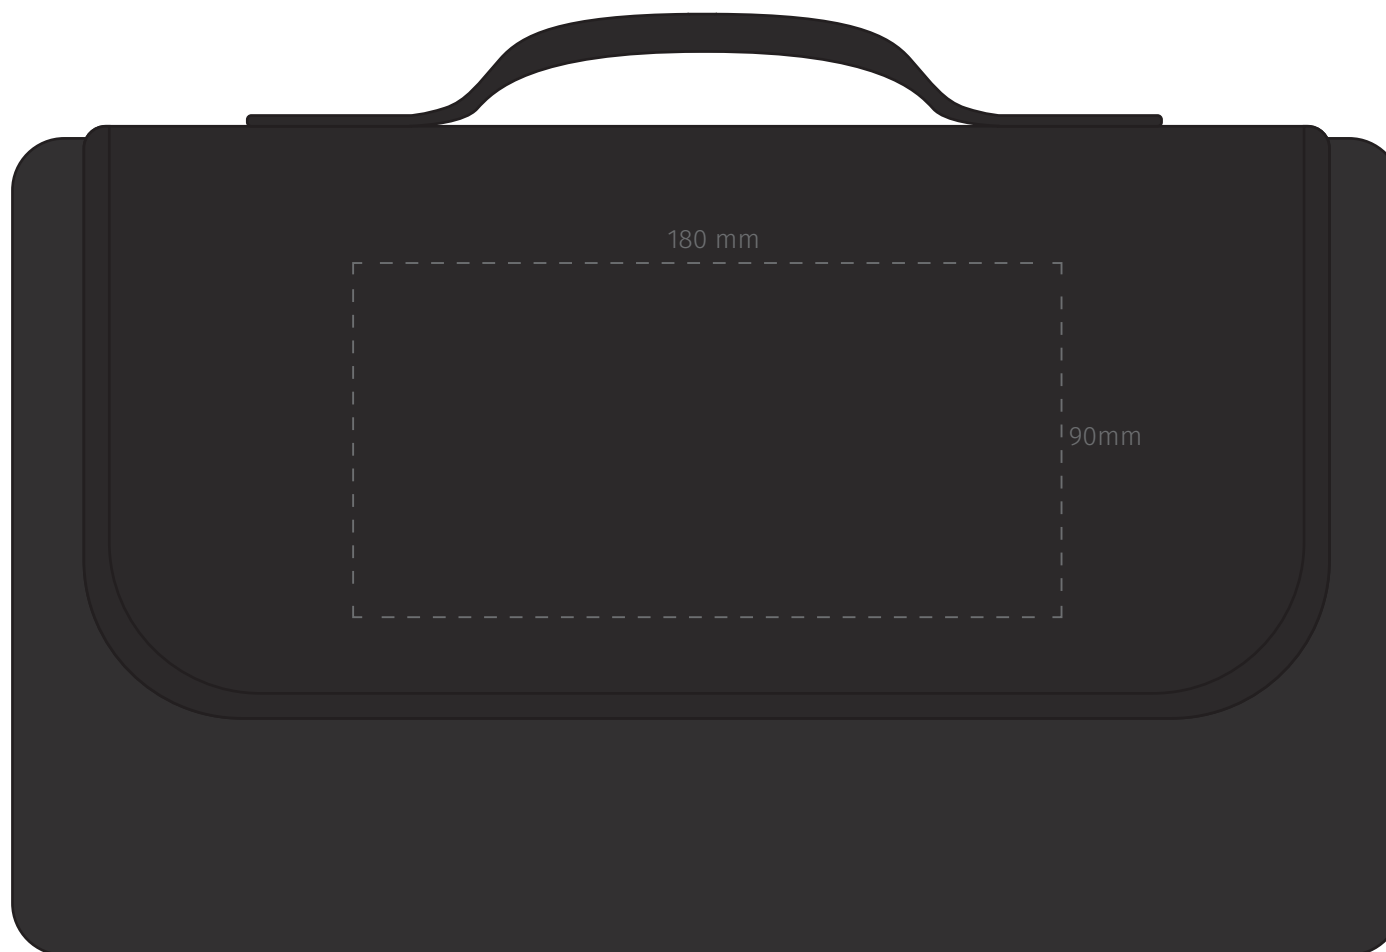

TEMPLATE:
■ PICNIC BLANKET

Item shown at 52% actual size when viewed on A4 paper

BRANDING - Embroidery, Screen

Max print area 180 x 90 mm

TEMPLATE:
■ PICNIC BLANKET

Item shown at 52% actual size when viewed on A4 paper

BRANDING - Supacolour

Max print area 150 x 105 mm (A6)