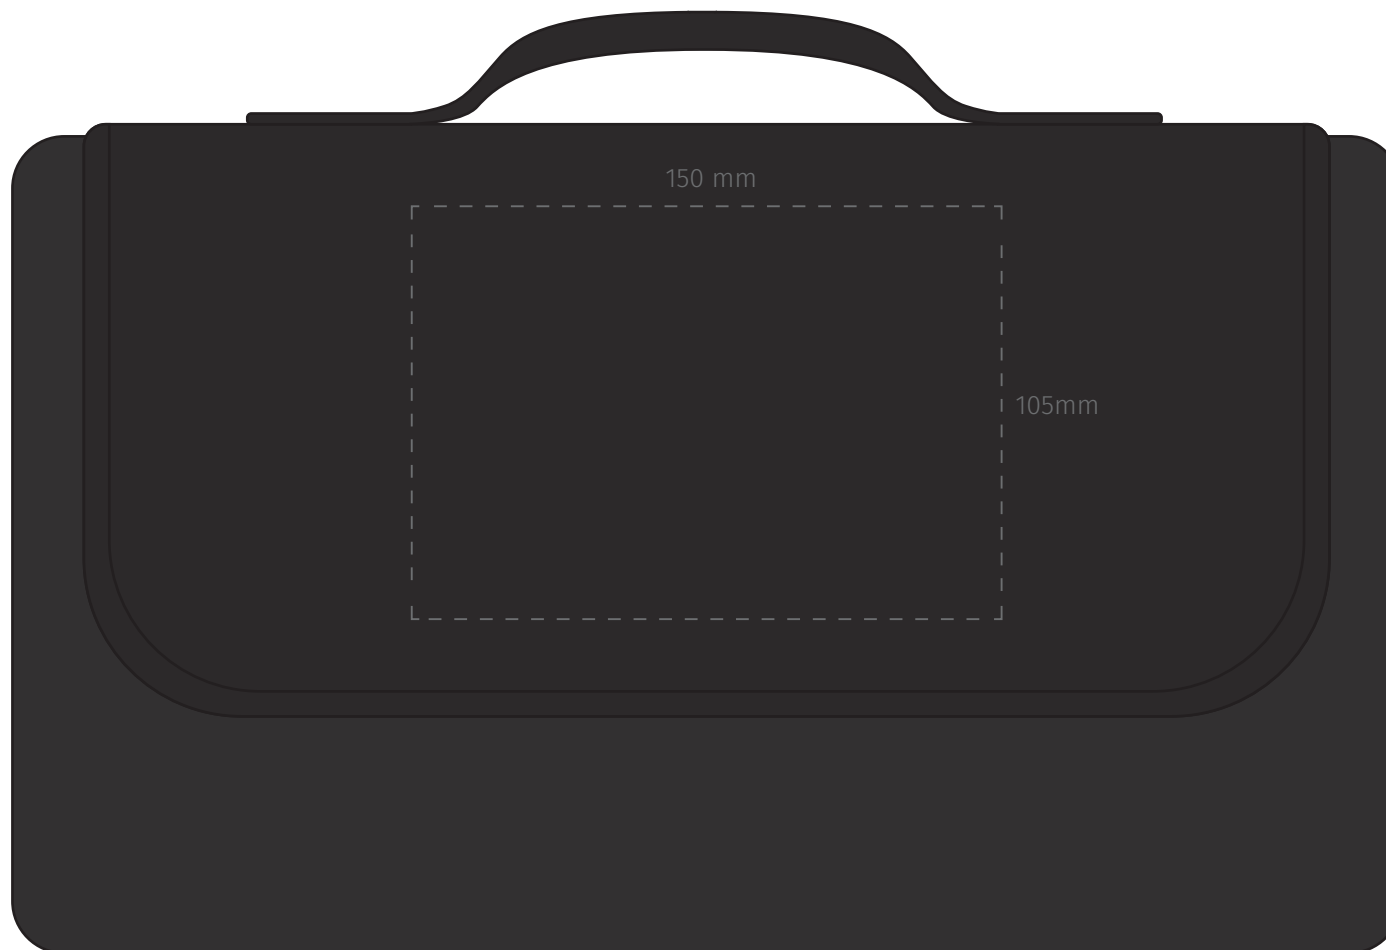

TEMPLATE:
■ PICNIC BLANKET

Item shown at 52% actual size when viewed on A4 paper

BRANDING - Embroidery, Screen

Max print area 180 x 90 mm

TEMPLATE:
■ PICNIC BLANKET

Item shown at 52% actual size when viewed on A4 paper

BRANDING - Supacolour

Max print area 150 x 105 mm (A6)